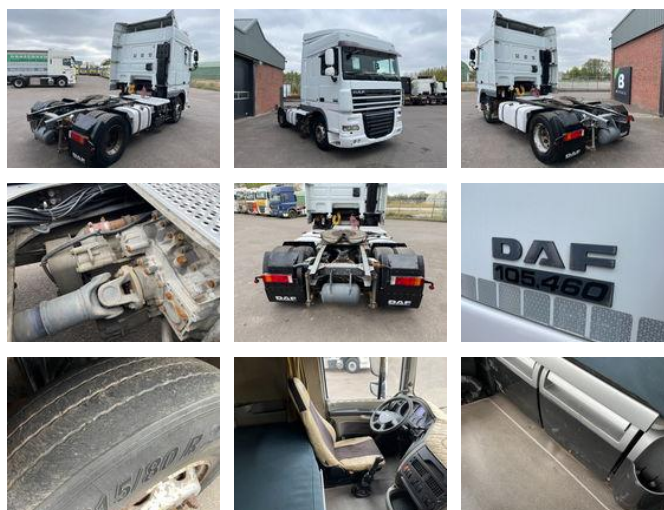

DAF XF 105.460 - Manual ZF - Retarder - 40.645

General features

Brand	DAF
Model	XF 105.460
Subcategory	Cab over engine
Odometer reading	1.409.547km
Construction year	2011
Date of first registration	06-01-2011
Color	White
Condition	Used
Fuel	Diesel
Emission class	Euro 5
Reference	40.645

+31 615 376 093  Location Roosendaal, NL    BE THE ONE MOVING FORWARD

Characteristics

Cabin	No
Serial number	XLRTE47MS0E887929
Cylinder contents	12.902cc

DAF XF 105.460 - Manual ZF - Retarder - 40.645

Technical specifications

Number of axes	2
Axis configuration	4x2
Transmission	Manual
Engine output	460hp

Description

DAF XF105.410 - 40.645 Stockno. 40.645 [GENERAL INFO] Brand: DAF Type: XF 105.460 Configuration: 4x2 Category: Tractor unit Year: 2011 Mileage: 1.409.575 Chassisnumber: XLRTE47MS0E887929 [ENGINE] Capacity: 12902cm3 No. of cilinders: 6 Power: 460HP [GEARBOX] Brand: ZF Shifting: Manual No. of gears: 16 [OPTIONS] Retarder Fridge AC Spoiler package Sunvisor [MORE INFORMATION?] 0031 615 376 093 sales@btrading.nl